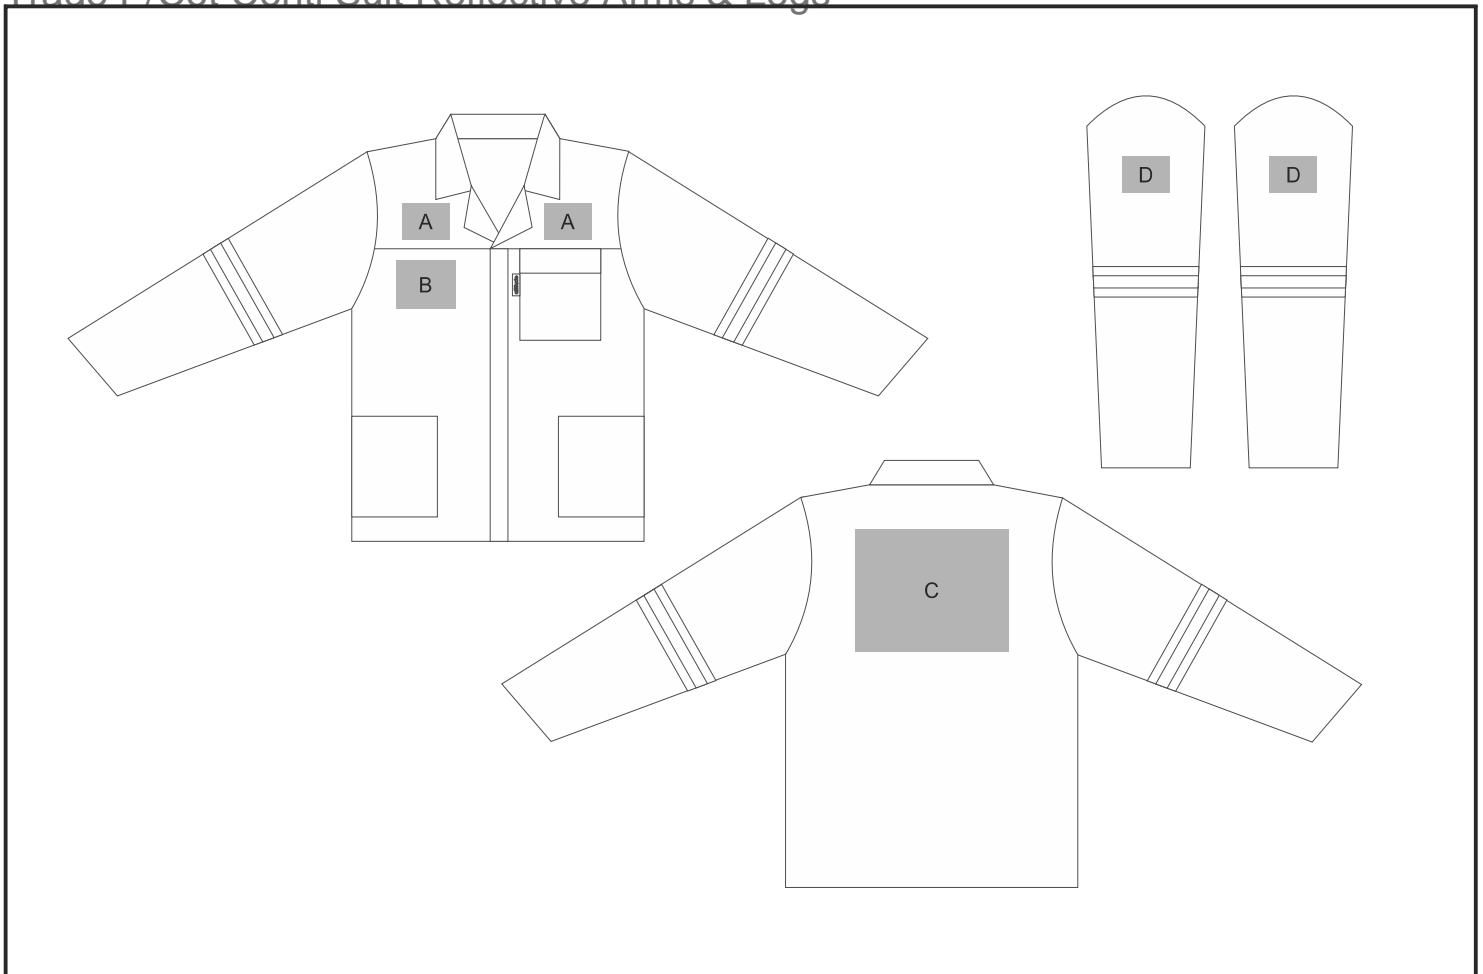

# ALT-1105

Trade P/Cot Conti Suit Reflective Arms & Legs

## Branding Options:

Position	Branding Method (Branding Code)	No. of Colours	Dimension
A	Screen Print (SA)	1 Colour	70mm wide x 30mm high
A	Embroidery (EMB-A)	N/A	80mm wide x 60mm high
B	Screen Print (SA)	1 Colour	100mm wide x 80mm high
B	Embroidery (EMB-A)	N/A	80mm wide x 60mm high
C	Screen Print (SA)	6 Colours	220mm wide x 200mm high
C	Embroidery (EMB-A)	N/A	200mm wide x 200mm high
D	Screen Print (SA)	2 Colours	60mm wide x 60mm high
D	Embroidery (EMB-A)	N/A	80mm wide x 60mm high